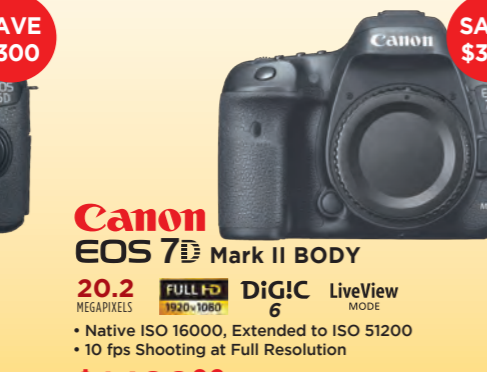

Canon EOS 5D Mark III BODY 22.3 MEGAPIXELS FULL HD 1920x1080 ISO 25600/12800 LIVEVIEW MODE $2499⁰⁰ NO TAX! $2799 - $300 INSTANT REBATE